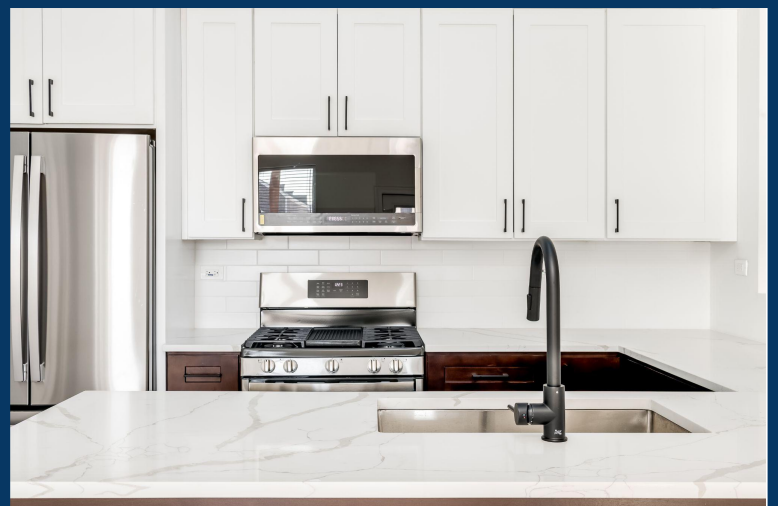

CABINET CATALOG