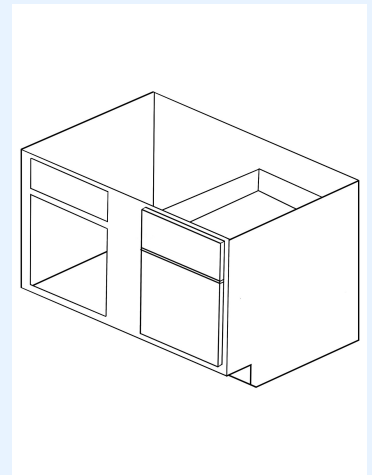

Item Codes	W" x H" x D"
DB15	15 X 34.5 X 24
DB18	18 X 34.5 X 24
DB21	21 X 34.5 X 24
DB24	24 X 34.5 X 24
DB30	30 X 34.5 X 24
DB36	36 X 34.5 X 24

Sink Base Cabinets

1 Drawer Face
2 Doors
Open Back Panel

Item Codes	W" x H" x D"
SB30	30 X 34.5 X 24
SB33	33 X 34.5 X 24
SB36	36 X 34.5 X 24

Lazy Susan

1 Bi-Fold Door
2 Rotating Metal
Wire Trays

Item Codes	W" x H" x D"
CB33	33 X 34.5 X 24
CB36	36 X 34.5 X 24

Diagonal Corner Base Cabinet

1 Drawer Face
2 Doors

Item Codes	W" x H" x D"
DCB42	42 X 34.5 X 24

Blind Base Cabinets

1 Drawer
1 Door
1 Shelf

Item Codes	W" x H" x D"
LB36	36 X 34.5 X 24
LB42	42 X 34.5 X 24

Requires 3" - 6" Clearance from Adjacent Wall

Spice Pullout Base Cabinets

1 Drawer
1 Door
2-Level Wooden
Pullout