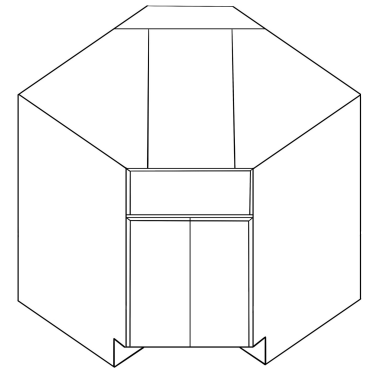

Item Codes	W" x H" x D"
DB15	15 X 34.5 X 24
DB18	18 X 34.5 X 24
DB21	21 X 34.5 X 24
DB24	24 X 34.5 X 24
DB30	30 X 34.5 X 24
DB36	36 X 34.5 X 24

Sink Base Cabinets

1 Drawer Face
2 Doors
Open Back Panel

Item Codes	W" x H" x D"
SB30	30 X 34.5 X 24
SB33	33 X 34.5 X 24
SB36	36 X 34.5 X 24

Lazy Susan

1 Bi-Fold Door
2 Rotating Metal
Wire Trays

Item Codes	W" x H" x D"
CB33	33 X 34.5 X 24
CB36	36 X 34.5 X 24

Diagonal Corner Base Cabinet

1 Drawer Face
2 Doors

Item Codes	W" x H" x D"
DCB42	42 X 34.5 X 24

Blind Base Cabinets

1 Drawer
1 Door
1 Shelf

Item Codes	W" x H" x D"
LB36	36 X 34.5 X 24
LB42	42 X 34.5 X 24

Requires 3" - 6" Clearance from Adjacent Wall

Spice Pullout Base Cabinets

1 Drawer
1 Door
2-Level Wooden
Pullout

Item Codes	W" x H" x D"
BPO09	9 X 34.5 X 24

Waste Bin Base Cabinet

1 Drawer
1 Door
Single Bin (GAB15)
Double Bin (GAB18,
GAB21)

Item Codes	W" x H" x D"
GAB15	15 X 34.5 X 24
GAB18	18 X 34.5 X 24
GAB21	21 X 34.5 X 24