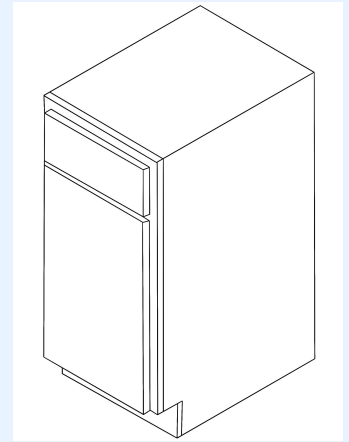

US SUPERIOR
STONE AND TILE
建威櫥櫃建材公司

CABINET CATALOG

Base Cabinets

1 Drawer
1 Door
1 Shelf

Item Codes	W" x H" x D"
B09	9 X 34.5 X 24
B12	12 X 34.5 X 24
B15	15 X 34.5 X 24
B18	18 X 34.5 X 24
B21	21 X 34.5 X 24

Base Cabinets

1 Drawer
2 Doors
1 Shelf

Item Codes	W" x H" x D"
B24	24 X 34.5 X 24
B27	27 X 34.5 X 24
B30	30 X 34.5 X 24
B33	33 X 34.5 X 24
B36	36 X 34.5 X 24

3-Drawer Base Cabinets

1 Small Drawer
2 Large Drawers

Item Codes	W" x H" x D"
DB15	15 X 34.5 X 24
DB18	18 X 34.5 X 24
DB21	21 X 34.5 X 24
DB24	24 X 34.5 X 24
DB30	30 X 34.5 X 24
DB36	36 X 34.5 X 24

Sink Base Cabinets

1 Drawer Face
2 Doors
Open Back Panel

Item Codes	W" x H" x D"
SB30	30 X 34.5 X 24
SB33	33 X 34.5 X 24
SB36	36 X 34.5 X 24