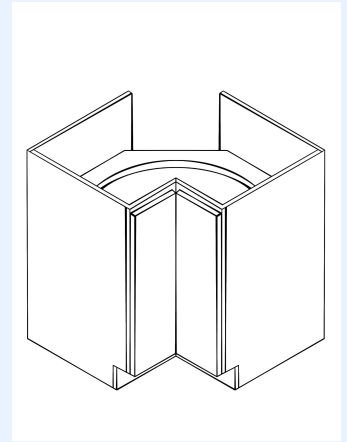

Base Cabinets

1 Drawer
2 Doors
1 Shelf

Item Codes	W" x H" x D"
B24	24 X 34.5 X 24
B27	27 X 34.5 X 24
B30	30 X 34.5 X 24
B33	33 X 34.5 X 24
B36	36 X 34.5 X 24

3-Drawer Base Cabinets

1 Small Drawer
2 Large Drawers

Item Codes	W" x H" x D"
DB15	15 X 34.5 X 24
DB18	18 X 34.5 X 24
DB21	21 X 34.5 X 24
DB24	24 X 34.5 X 24
DB30	30 X 34.5 X 24
DB36	36 X 34.5 X 24

Sink Base Cabinets

1 Drawer Face
2 Doors
Open Back Panel

Item Codes	W" x H" x D"
SB30	30 X 34.5 X 24
SB33	33 X 34.5 X 24
SB36	36 X 34.5 X 24

Lazy Susan

1 Bi-Fold Door
2 Rotating Metal
Wire Trays

Item Codes	W" x H" x D"
CB33	33 X 34.5 X 24
CB36	36 X 34.5 X 24

Diagonal Corner Base Cabinet

1 Drawer Face
2 Doors

Item Codes	W" x H" x D"
DCB42	42 X 34.5 X 24