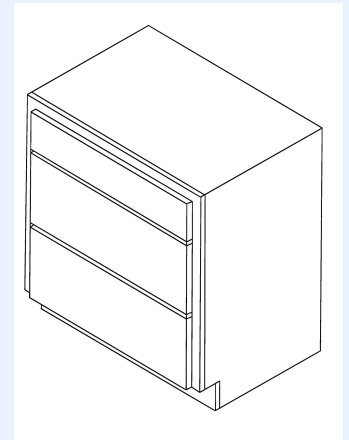

Base Cabinets

1 Drawer
2 Doors
1 Shelf

Item Codes	W" x H" x D"
B24	24 X 34.5 X 24
B27	27 X 34.5 X 24
B30	30 X 34.5 X 24
B33	33 X 34.5 X 24
B36	36 X 34.5 X 24

3-Drawer Base Cabinets

1 Small Drawer
2 Large Drawers

Item Codes	W" x H" x D"
DB15	15 X 34.5 X 24
DB18	18 X 34.5 X 24
DB21	21 X 34.5 X 24
DB24	24 X 34.5 X 24
DB30	30 X 34.5 X 24
DB36	36 X 34.5 X 24

Sink Base Cabinets

1 Drawer Face
2 Doors
Open Back Panel

Item Codes	W" x H" x D"
SB30	30 X 34.5 X 24
SB33	33 X 34.5 X 24
SB36	36 X 34.5 X 24