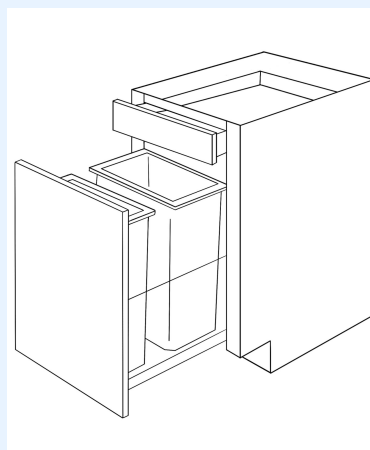

Blind Base Cabinets

1 Drawer
1 Door
1 Shelf

Item Codes	W" x H" x D"
LB36	36 X 34.5 X 24
LB42	42 X 34.5 X 24

Requires 3" - 6" Clearance from Adjacent Wall

Spice Pullout Base Cabinets

1 Drawer
1 Door
2-Level Wooden
Pullout

Item Codes	W" x H" x D"
BPO09	9 X 34.5 X 24

Waste Bin Base Cabinet

1 Drawer
1 Door
Single Bin (GAB15)
Double Bin (GAB18,
GAB21)

Item Codes	W" x H" x D"
GAB15	15 X 34.5 X 24
GAB18	18 X 34.5 X 24
GAB21	21 X 34.5 X 24